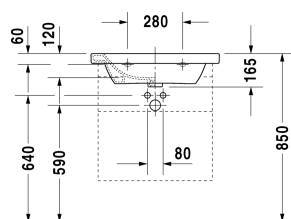

Washbasin, furniture washbasin # 2320650000 / 2320650030 /  
2320650041 / 2320650044 / 2320650060

| < 650 mm > |

6480 DuraStyle

Washbasin, furniture washbasin	Dimension	Weight	Order number
with tap platform, 650 mm			
<b>Colors</b>			
00 White Alpin			
<b>Variant</b>			
● with overflow	650 x 480 mm	18,300 kg	2320650000
●●● with overflow	650 x 480 mm	18,300 kg	2320650030
● without overflow	650 x 480 mm	18,300 kg	2320650041
●●● without overflow	650 x 480 mm	18,300 kg	2320650044
☒ with overflow	650 x 480 mm	18,300 kg	2320650060
Sanitary ceramics with the special WonderGliss surface finish will remain clean and attractive-looking for a long time to come. When ordering WonderGliss please add a "1" as eleventh digit to the model number.			
<b>Accessory</b>			
Siphon for washbasin with outlet pipe 300 mm	1 1/4" mm	0,600 kg	005026
<b>Suitable products</b>			
Washbasin trim for DuraStyle # 232065, 580 x 448 mm	580 x 448 mm		DS6080
Shelf wall-mounted included console support # UV 9926, for DuraStyle # 232065, 580 x 448 mm	580 x 448 mm		DS6180
Low cabinet 1 pull-out compartment, for DuraStyle # 232065, 580 x 448 mm	580 x 448 mm		DS6280

*All drawings contain the necessary measurements which are subject to standard tolerances. They are stated in mm and are non-binding. Exact measurements, in particular for customised installation scenarios, can only be taken from the finished ceramic piece.*