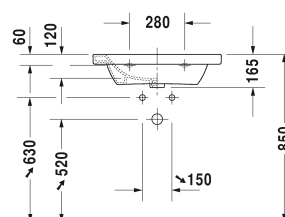

Washbasin, furniture washbasin # 2320650000 / 2320650030 /  
2320650041 / 2320650044 / 2320650060

| < 650 mm > |

6480 DuraStyle

Washbasin, furniture washbasin	Dimension	Weight	Order number
with tap platform, 650 mm			
<b>Colors</b>			
00 White Alpin			
<b>Variant</b>			
● with overflow	650 x 480 mm	18,300 kg	2320650000
●●● with overflow	650 x 480 mm	18,300 kg	2320650030
● without overflow	650 x 480 mm	18,300 kg	2320650041
●●● without overflow	650 x 480 mm	18,300 kg	2320650044
☒ with overflow	650 x 480 mm	18,300 kg	2320650060
Sanitary ceramics with the special WonderGliss surface finish will remain clean and attractive-looking for a long time to come. When ordering WonderGliss please add a "1" as eleventh digit to the model number.			
<b>Accessory</b>			
Siphon for washbasin with outlet pipe 300 mm	1 1/4" mm	0,600 kg	005026
<b>Suitable products</b>			
Washbasin trim for DuraStyle # 232065, 580 x 448 mm	580 x 448 mm		DS6080
Shelf wall-mounted included console support # UV 9926, for DuraStyle # 232065, 580 x 448 mm	580 x 448 mm		DS6180
Low cabinet 1 pull-out compartment, for DuraStyle # 232065, 580 x 448 mm	580 x 448 mm		DS6280

*All drawings contain the necessary measurements which are subject to standard tolerances. They are stated in mm and are non-binding. Exact measurements, in particular for customised installation scenarios, can only be taken from the finished ceramic piece.*