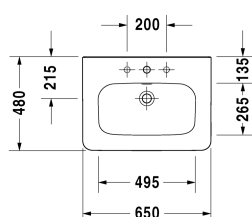

Washbasin, furniture washbasin # 2320650000 / 2320650030 /  
2320650041 / 2320650044 / 2320650060

| < 650 mm > |

6480 DuraStyle

Washbasin, furniture washbasin	Dimension	Weight	Order number
with tap platform, 650 mm			
<b>Colors</b>			
00 White Alpin			
<b>Variant</b>			
● with overflow	650 x 480 mm	18,300 kg	2320650000
●●● with overflow	650 x 480 mm	18,300 kg	2320650030
● without overflow	650 x 480 mm	18,300 kg	2320650041
●●● without overflow	650 x 480 mm	18,300 kg	2320650044
☒ with overflow	650 x 480 mm	18,300 kg	2320650060
Sanitary ceramics with the special WonderGliss surface finish will remain clean and attractive-looking for a long time to come. When ordering WonderGliss please add a "1" as eleventh digit to the model number.			
<b>Accessory</b>			
Siphon for washbasin with outlet pipe 300 mm	1 1/4" mm	0,600 kg	005026
<b>Suitable products</b>			
Washbasin trim for DuraStyle # 232065, 580 x 448 mm	580 x 448 mm		DS6080
Shelf wall-mounted included console support # UV 9926, for DuraStyle # 232065, 580 x 448 mm	580 x 448 mm		DS6180
Low cabinet 1 pull-out compartment, for DuraStyle # 232065, 580 x 448 mm	580 x 448 mm		DS6280

*All drawings contain the necessary measurements which are subject to standard tolerances. They are stated in mm and are non-binding. Exact measurements, in particular for customised installation scenarios, can only be taken from the finished ceramic piece.*